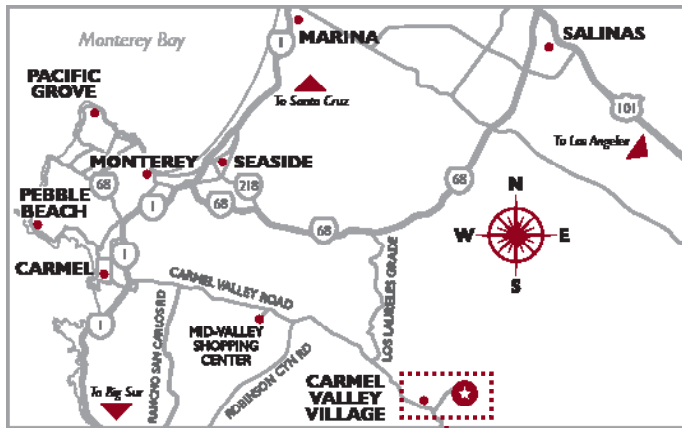

# DRIVING DIRECTIONS

Holman Ranch is closest to the Monterey Peninsula Regional Airport (MRY) - just a 30 minute drive from the airport - but within driving distance of San Jose International (SJC), San Francisco International (SFO), and Oakland International Airport (OAK).

**The physical address for Holman Ranch is  
60 Holman Road, Carmel Valley, CA 93924.**

Please note that Holman Ranch is a private estate, and therefore an appointment is required to visit if outside the scheduled event time period. We will have an event staff member at the gate during your event to point guests in the direction of the parking area.