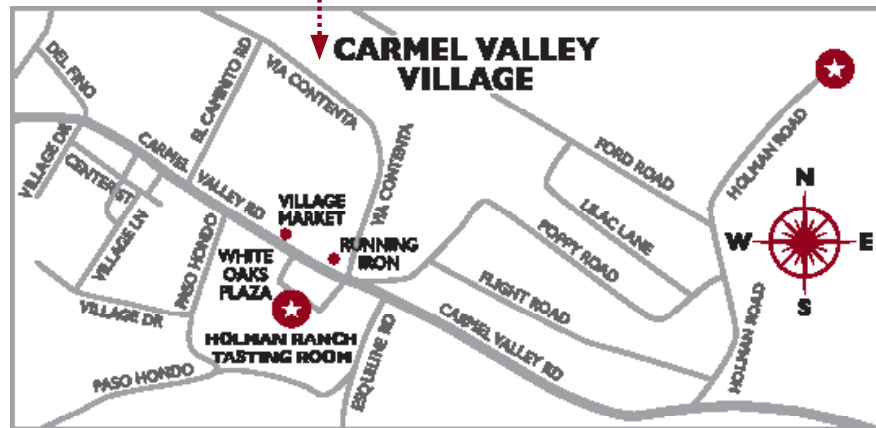

# DRIVING DIRECTIONS

Holman Ranch is closest to the Monterey Peninsula Regional Airport (MRY) - just a 30 minute drive from the airport - but within driving distance of San Jose International (SJC), San Francisco International (SFO), and Oakland International Airport (OAK).

**The physical address for Holman Ranch is  
60 Holman Road, Carmel Valley, CA 93924.**

Please note that Holman Ranch is a private estate, and therefore an appointment is required to visit if outside the scheduled event time period. We will have an event staff member at the gate during your event to point guests in the direction of the parking area.